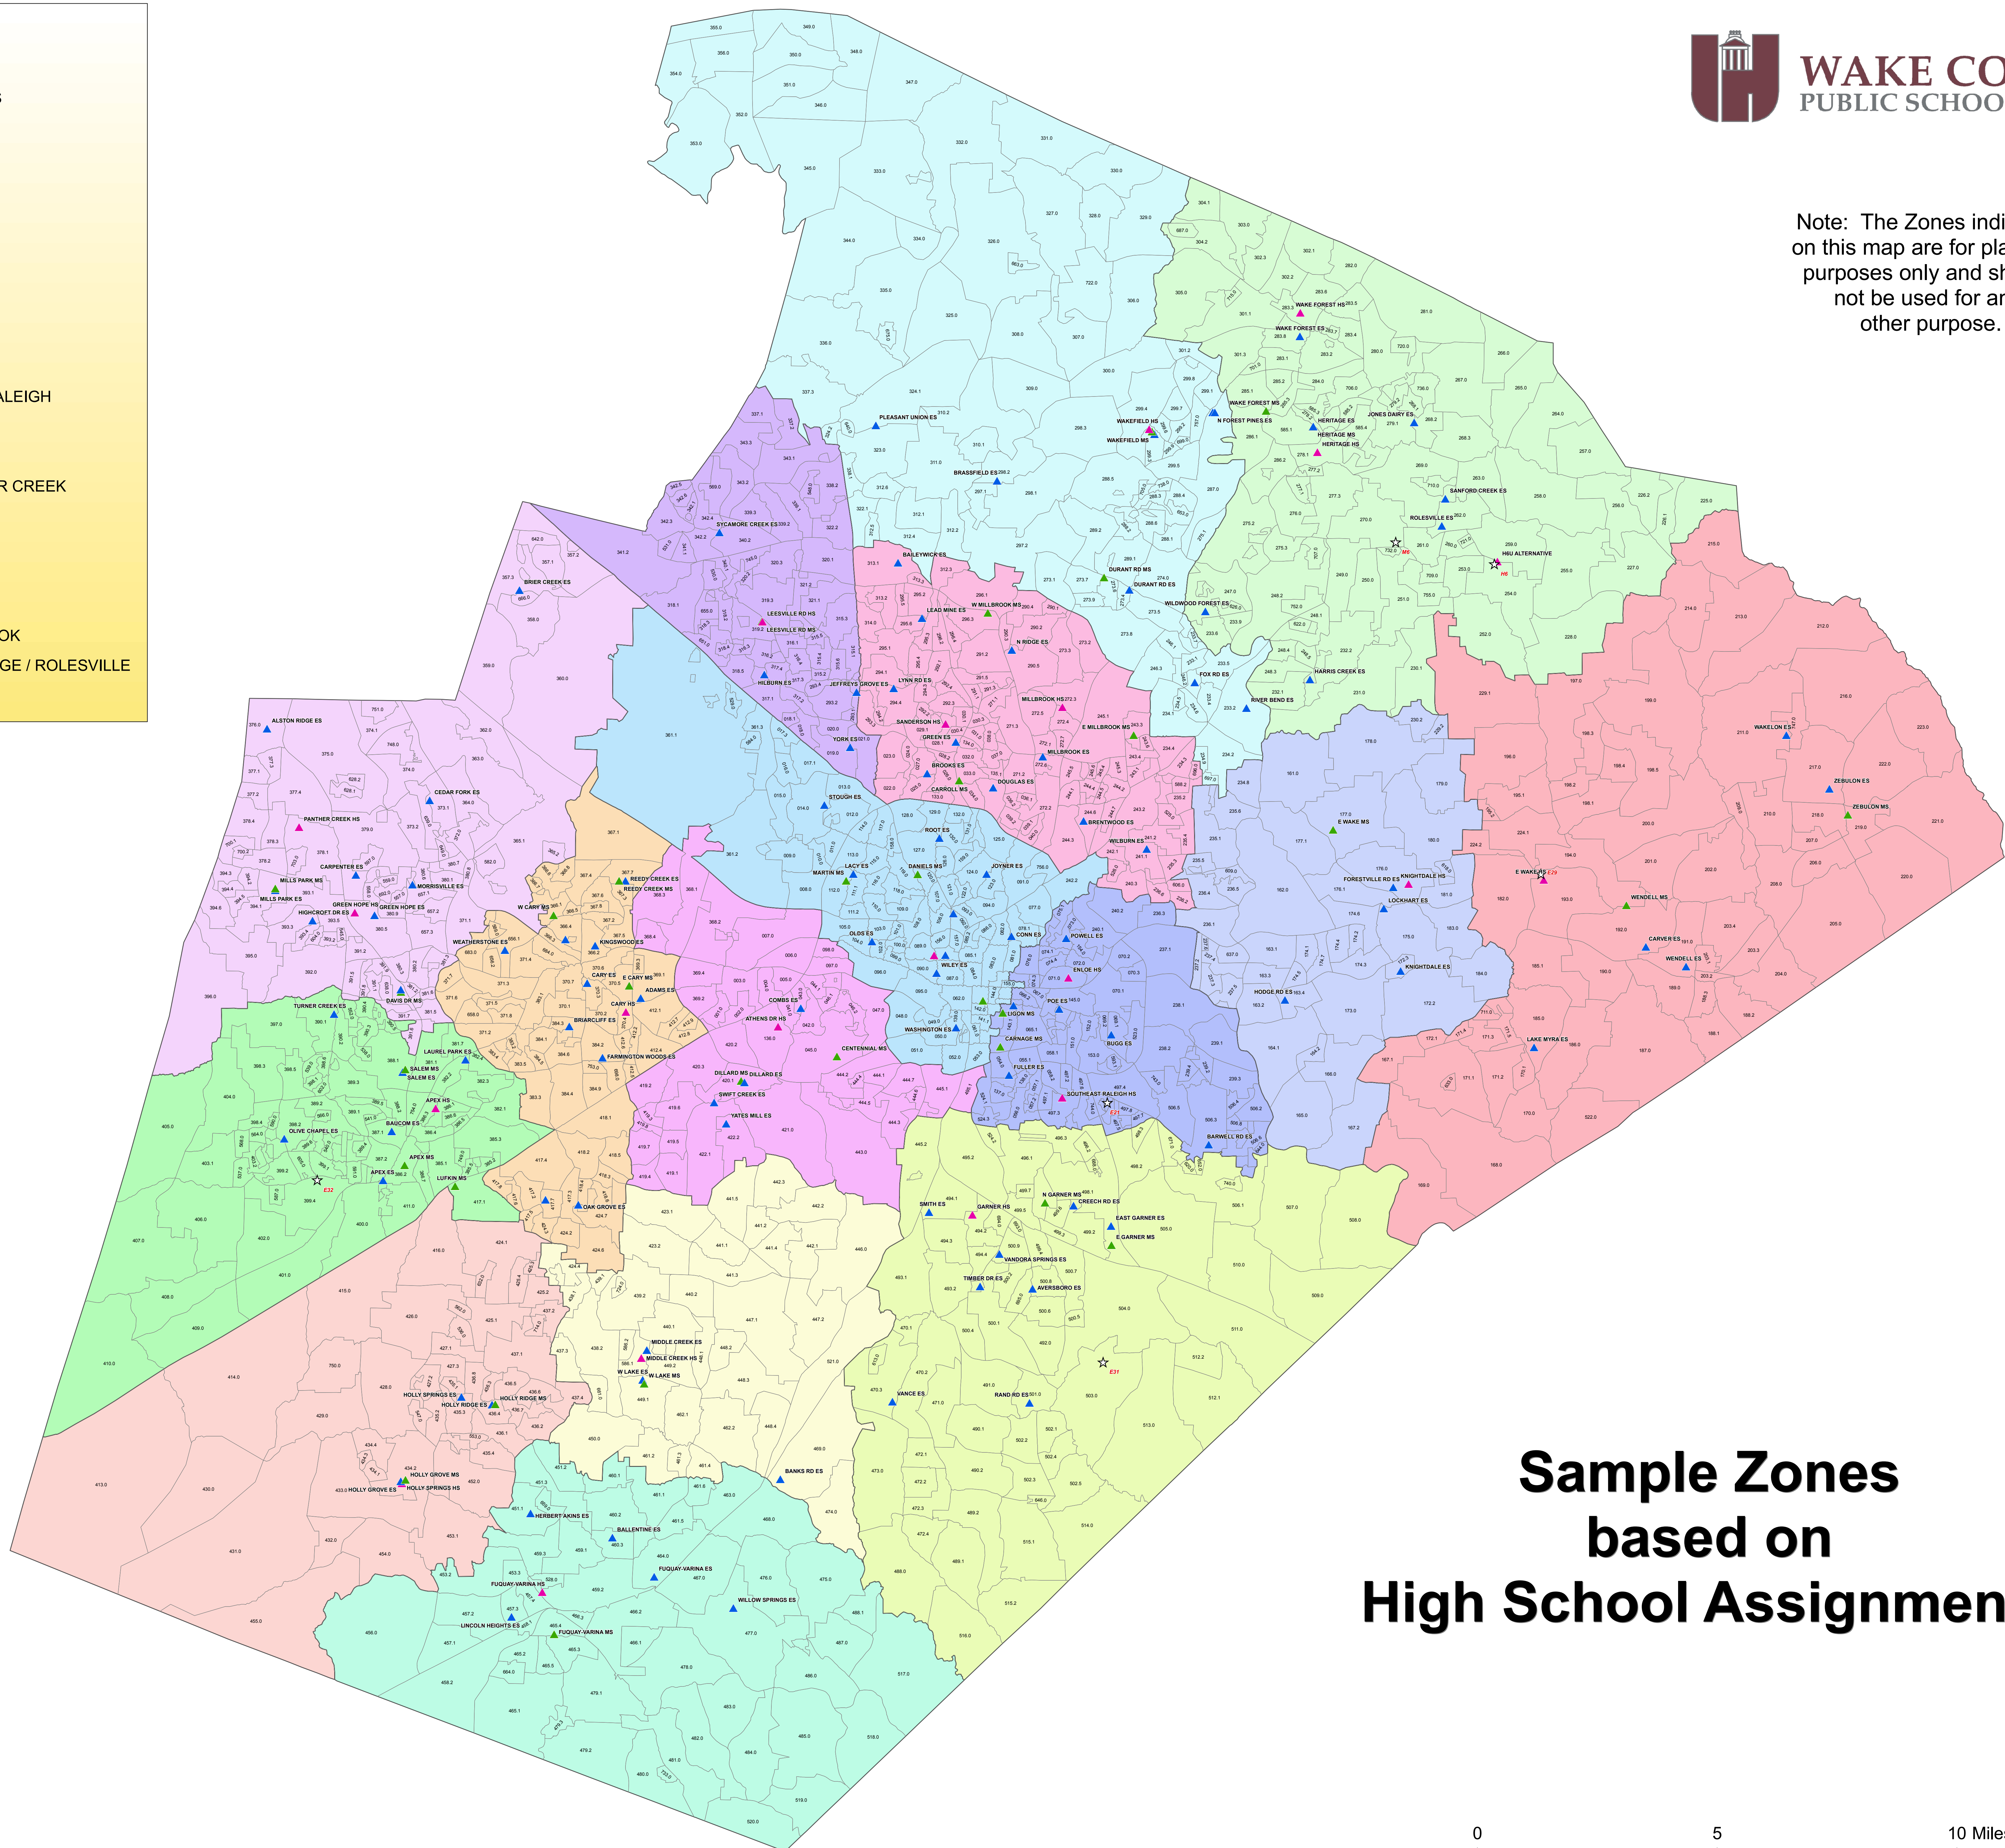

Legend

- NODES
 - ▲ ELEMENTARY SCHOOLS
 - ▲ MIDDLE SCHOOLS
 - ▲ HIGH SCHOOLS
 - ☆ FUTURE SCHOOLS
- ZONES**
- APEX
 - ATHENS DRIVE
 - BROUGHTON
 - CARY
 - EAST WAKE
 - ENLOE / SOUTHEAST RALEIGH
 - FUQUAY VARINA
 - GARNER
 - GREEN HOPE / PANTHER CREEK
 - HOLLY SPRINGS
 - KNIGHTDALE
 - LEESVILLE
 - MIDDLE CREEK
 - SANDERSON / MILLBROOK
 - WAKE FOREST / HERITAGE / ROLESVILLE
 - WAKEFIELD

Note: The Zones indicated on this map are for planning purposes only and should not be used for any other purpose.

Sample Zones based on High School Assignments